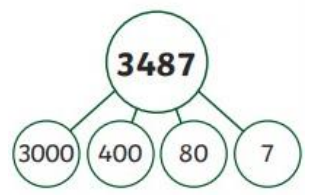

What is Place Value?

Numbers to Ten Thousand

Vocabulary

Place value is the value of each digit in a number.

- place value
- ten thousands
- thousands
- hundreds
- tens
- ones
- greater than
- less than
- order
- round
- negative number
- partition
- digit

Compare and Order

1000 more and 100 less

Roman Numerals

Th	H	T	O
4	3	2	4

4324 > 3243  
greater than

Th	H	T	O
3	2	4	3

879 < 2126  
less than

2497	2508	3012	3521	3530	4002
------	------	------	------	------	------

smallest greatest

1000 Less		1000 More
1000, 100, 10, 1, 1	1000, 100, 10, 1, 1	1000, 100, 10, 1, 1
1212	2212	3212

one	1	I
five	5	V
ten	10	X
fifty	50	L
one hundred	100	C

XVIII = 18  
 XXIX = 29  
 LXXXIV = 84